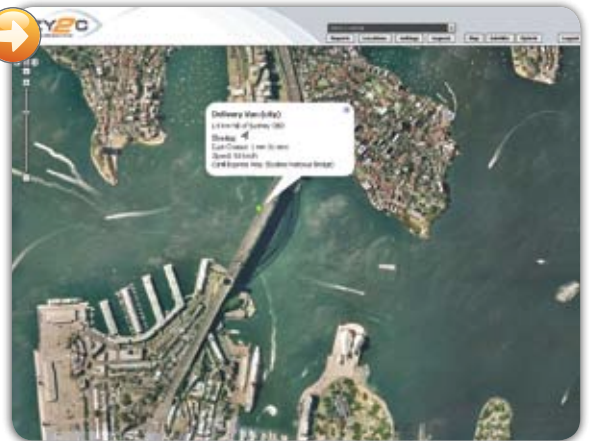

Benefit: Shows your vehicles exact whereabouts and enables you to run reports.

Feature: Trip Report.

Benefit: See where you have driven - day trips / holiday replays.

Ezy2c in Action

EZ-63

EZ-23

Trip Reporting:

Zoom in and out of Google earth street map showing historical trips and routes taken - Australia wide!

Satellite View:

See your vehicle in real time on Google earth satellite view - pinpoint your vehicle's location quickly and accurately.

Speed Reporting:

Detailed, live and historical speeding report showing speed driven over past months in all locations. Click on a specific speed and Google map will show exact position of where the speeding took place.

All Positions:

Detailed list of All Position locations your vehicle has been over past months – verify your cars historical whereabouts and click on a location to open Google map to show the exact spot on the map.