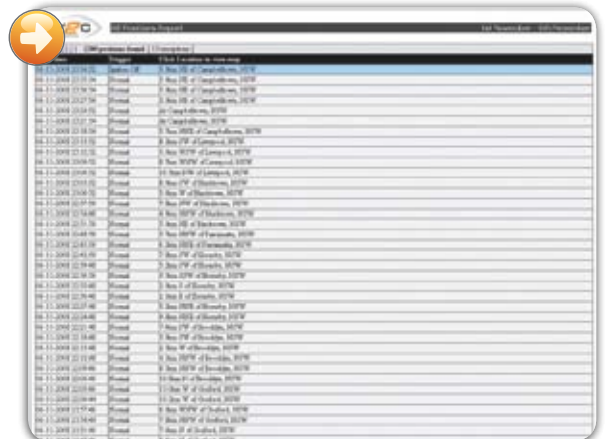

Benefit: Shows your vehicles exact whereabouts and enables you to run reports.

Feature: Trip Report.

Benefit: See where you have driven - day trips / holiday replays.

Ezy2c in Action

EZ-63

EZ-23

Trip Reporting:

Zoom in and out of Google earth street map showing historical trips and routes taken - Australia wide!

Satellite View:

See your vehicle in real time on Google earth satellite view - pinpoint your vehicle's location quickly and accurately.

Speed Reporting:

Detailed, live and historical speeding report showing speed driven over past months in all locations. Click on a specific speed and Google map will show exact position of where the speeding took place.

All Positions:

Detailed list of All Position locations your vehicle has been over past months – verify your cars historical whereabouts and click on a location to open Google map to show the exact spot on the map.