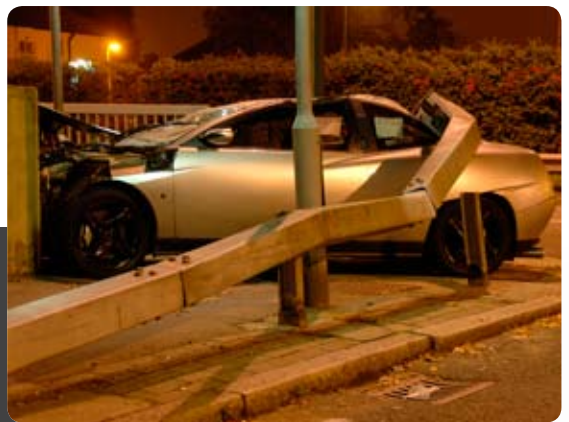

Features & Benefits

Feature: Online 24*365 Vehicle Monitoring.
Benefit: The most reliable and effective car alarm on the market.

Feature: SMS/Email Alert if vehicle is stolen.

Benefit: The fastest most direct communication available to you to let you know your vehicle is stolen. The most reliable means of recovering your vehicle - before it is stripped, used in a robbery, joy ride or sold illegally.

Feature: SMS/Email Alert if vehicle is speeding.

Benefit: The most reliable means of telling if your teenage kids are speeding.

Feature: All Positions Report.

Benefit: See where your vehicle has been and for how long - start /stop positions and times. Check against parking fines to verify time and location.

Feature: Speeding Report.

Benefit: See how fast you or family members have been driving and exactly where on the map the maximum speeds were. Check against speeding and toll fines to verify speed, time, location.